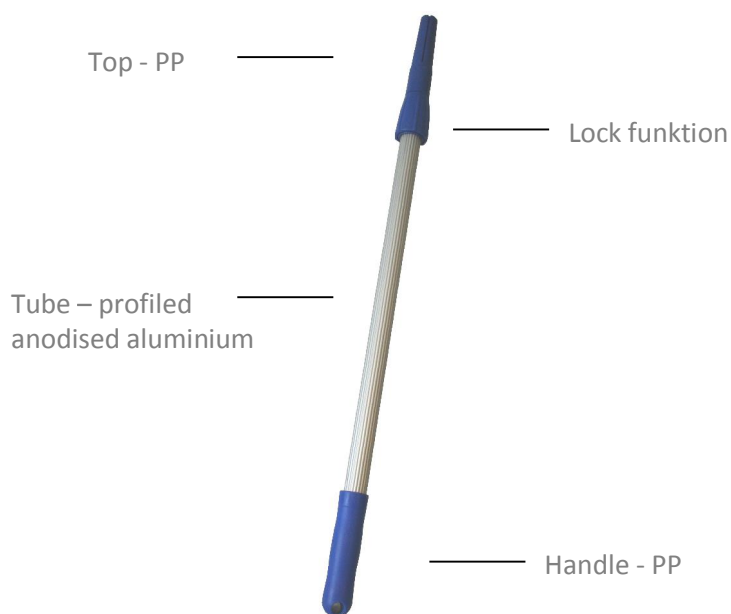

Swedtool® Extensions - for all Swedtool rollers

High-quality telescopic extensions in anodised aluminium with a corrugated outer tube and a smooth inner tube. It comes in two sizes: 620F (60 - 120 cm) and 1230F (120 - 230 cm).

Name	Art no.	Min length	Max length
620F	50-000201	600mm	1200mm
1230F	50-000202	1200mm	2300mm